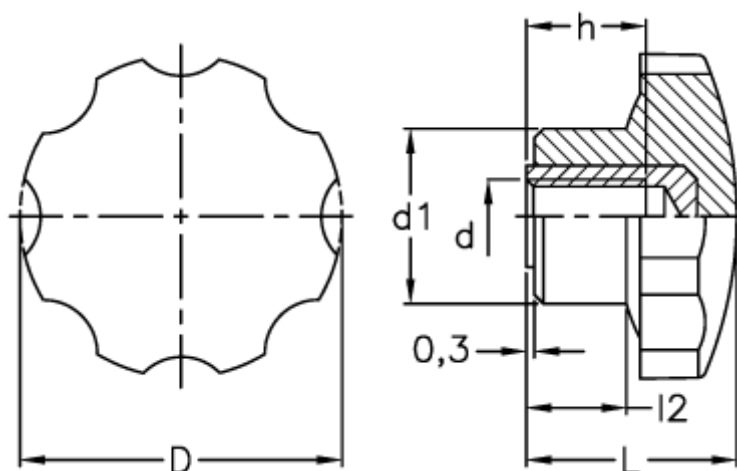

# Data Sheet

Article number: 2302073241

Description: E+G Lobe knob  
VH.153/44 B-M8

## Measures

D	= 44
d1	= 19
d 6H	= M8
h	= 13
L	= 26
l2	= 10